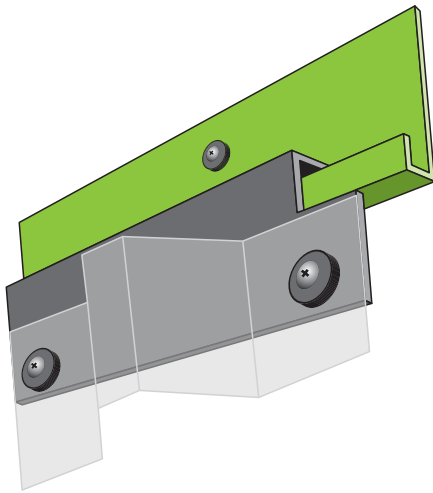

ePanel System

tinted hurricane panel system

- Increases comfort and energy savings
- Fade protection for your furniture, carpet and more
- Reduces light transmission by 50%
- Reduces the sun's harmful ultraviolet rays
- Increases privacy
- Aesthetic enhancement

FastTrack

hurricane panel hanging system

A revolutionary new system for quickly and securely attaching polycarbonate panels. Replacement for H-header mount.

- A heavy duty two-part hanging system consisting of two J-shaped aluminum extrusions that lock together
- Requires no ladders to install
- Superior to the H-Header hanging system

QuickEscape

emergency egress system

Provides a fast, safe process for quick egress. Simply open the window, pull the Quick Release pins, push the panel and climb out.

- International Residential Code (IRC) Criteria:
Emergency Egress
- Minimum width of opening: 20"
- Minimum height of opening: 24"

QuickEscape

Side View Detail