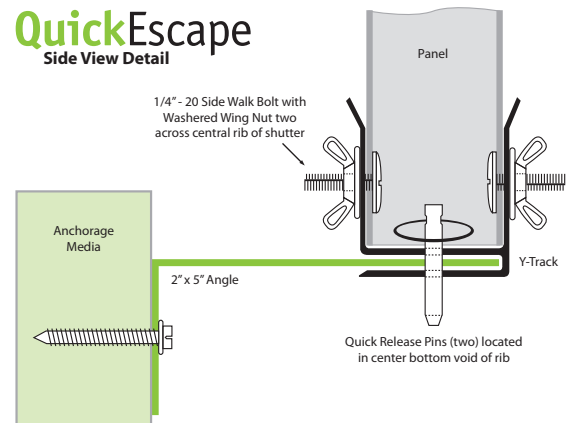

QuickEscape

Side View Detail

Tel: 1.954.610.3839 • Fax: 1.954.772.7110

For more information on the ePanel Tinted Hurricane Panel System, please call: 1.954.610.3839