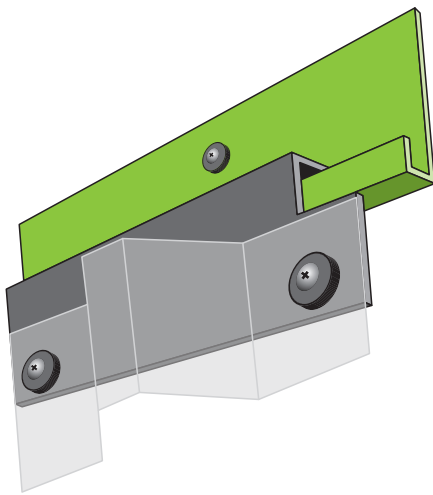

ePanel System

tinted hurricane panel system

- Increases comfort and energy savings
- Fade protection for your furniture, carpet and more
- Reduces light transmission by 50%
- Reduces the sun's harmful ultraviolet rays
- Increases privacy
- Aesthetic enhancement

FastTrack

hurricane panel hanging system

A revolutionary new system for quickly and securely attaching polycarbonate panels. Replacement for H-header mount.

- A heavy duty two-part hanging system consisting of two J-shaped aluminum extrusions that lock together
- Requires no ladders to install
- Superior to the H-Header hanging system

QuickEscape

emergency egress system

Provides a fast, safe process for quick egress. Simply open the window, pull the Quick Release pins, push the panel and climb out.

- International Residential Code (IRC) Criteria: Emergency Egress
- Minimum width of opening: 20"
- Minimum height of opening: 24"